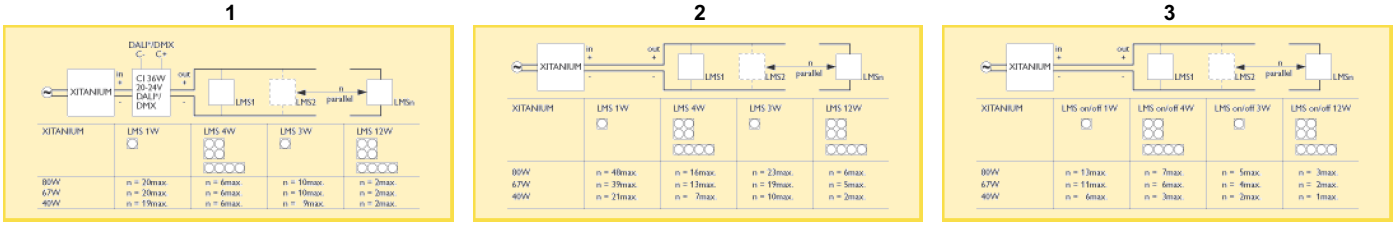

LED Modül Sistemi LED Modül Sistemi on/off

Devre şeması

İlave genişletilmiş teknik data

Ürün adı	Renk Kodu	Renk adı	Renk Sıcaklığı (K)	Ortam Sıcaklığı min. (°C)	Max. T_gövde (°C)
LMS 1x1 1W 24VDC R 8D on/off	-	Kırmızı	-	-30	60
LMS 1x1 1W 24VDC B 8D on/off	-	Mavi	-	-30	60
LMS 1x1 1W 24VDC G 8D on/off	-	Yeşil	-	-30	60
LMS 1x1 1W 24VDC A 8D on/off	-	Kehribar	-	-30	60
LMS 1x1 1W 24VDC/763 8D on/off	763	Soğuk beyaz	6300	-30	60
LMS 1x1 1W 24VDC/763 36D on/off	763	Soğuk beyaz	6300	-30	60
LMS 1x1 3W 24VDC/763 8D on/off	763	Soğuk beyaz	6300	-30	70
LMS 1x1 3W 24VDC/763 36D on/off	763	Soğuk beyaz	6300	-30	70
LMS 1x4 4W 24VDC R 8Dx50 on/off	-	Kırmızı	-	-30	60
LMS 1x4 4W 24VDC B 8Dx50 on/off	-	Mavi	-	-30	60
LMS 1x4 4W 24VDC G 8Dx50 on/off	-	Yeşil	-	-30	60
LMS 1x4 4W 24VDC A 8Dx50 on/off	-	Kehribar	-	-30	60
LMS 2x2 4W 24VDC/763 36D on/off	763	Soğuk beyaz	6300	-30	60
LMS 2x2 4W 24VDC/932 36D on/off	932	Sıcak beyaz	3150	-30	60
LMS 1x4 12W 24VDC/763 8Dx50 on/off	763	Soğuk beyaz	6300	-30	70
LMS 2x2 12W 24VDC/763 36D on/off	763	Soğuk beyaz	6300	-30	70