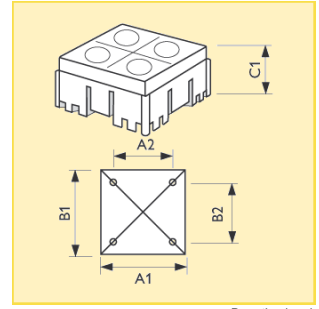

Boyutlar (mm)

Boyut. No.	A1 nom.	A2 nom.	B1 nom.	B2 nom.	C1 nom.
4	70	40	70	40	35
6	70	40	70	40	50

Ek teknik veriler

Ürün adı	Shape	Lumen çıkışı Mavi @ Tcase max. (lm)	Lumen çıkışı Yeşil @ Tcase max. (lm)	Lumen çıkışı Amber @ Tcase max. (lm)	Lumen çıkışı Kırmızı@Tcase max. (lm)	Lumen çıkışı @ Tcase max. (lm)	Işık şiddeti @ Tcase max. (cd)
LMS 1x1 1W 24VDC R 8D on/off	1x1	-	-	-	24	-	690
LMS 1x1 1W 24VDC B 8D on/off	1x1	9	-	-	-	-	250
LMS 1x1 1W 24VDC G 8D on/off	1x1	-	26	-	-	-	750
LMS 1x1 1W 24VDC A 8D on/off	1x1	-	-	10	-	-	270
LMS 1x1 1W 24VDC/763 8D on/off	1x1	-	-	-	-	21	600
LMS 1x1 1W 24VDC/763 36D on/off	1x1	-	-	-	-	21	80
LMS 1x1 3W 24VDC/763 8D on/off	1x1	-	-	-	-	32	900
LMS 1x1 3W 24VDC/763 36D on/off	1x1	-	-	-	-	32	120
LMS 1x4 4W 24VDC/763 8Dx50 on/off	1x4	-	-	-	-	88	660
LMS 1x4 4W 24VDC R 8Dx50 on/off	1x4	-	-	-	96	-	710
LMS 1x4 4W 24VDC B 8Dx50 on/off	1x4	36	-	-	-	-	270
LMS 1x4 4W 24VDC G 8Dx50 on/off	1x4	-	106	-	-	-	790
LMS 1x4 4W 24VDC A 8Dx50 on/off	1x4	-	-	40	-	-	300
LMS 2x2 4W 24VDC/763 36D on/off	2x2	-	-	-	-	88	320
LMS 2x2 4W 24VDC/932 36D on/off	2x2	-	-	-	-	40	70
LMS 1x4 12W 24VDC/763 8Dx50 on/off	1x4	-	-	-	-	130	1000
LMS 2x2 12W 24VDC/763 36D on/off	2x2	-	-	-	-	130	480

Lojistik bilgi

Ürün adı	Paketleme türü	Paket tipi tanımı	Dış ambalaj içindeki paket adedi	Paketleme şekli	Paket birimi	Paket uzunluğu (mm)	Paket genişliği (mm)	Paket yüksekliği (mm)	Parça başına Brüt Ağırlık (g)	Net ağırlık (g)
LMS 1x1 1W 24VDC R 8D on/off	UNP	Unpacked	10	10	1	320	220	70	80	50
LMS 1x1 1W 24VDC B 8D on/off	UNP	Unpacked	10	10	1	320	220	70	80	50
LMS 1x1 1W 24VDC G 8D on/off	UNP	Unpacked	10	10	1	320	220	70	80	50
LMS 1x1 1W 24VDC A 8D on/off	UNP	Unpacked	10	10	1	320	220	70	80	50
LMS 1x1 1W 24VDC/763 8D on/off	UNP	Unpacked	10	10	1	320	220	70	80	50
LMS 1x1 1W 24VDC/763 36D on/off	UNP	Unpacked	10	10	1	320	220	70	80	50
LMS 1x1 3W 24VDC/763 8D on/off	UNP	Unpacked	10	10	1	320	220	70	95	65
LMS 1x1 3W 24VDC/763 36D on/off	UNP	Unpacked	10	10	1	320	220	70	95	65
LMS 1x4 4W 24VDC/763 8Dx50 on/off	UNP	Unpacked	5	5	1	320	220	70	220	160
LMS 1x4 4W 24VDC R 8Dx50 on/off	UNP	Unpacked	5	5	1	320	220	70	220	160
LMS 1x4 4W 24VDC B 8Dx50 on/off	UNP	Unpacked	5	5	1	320	220	70	220	160
LMS 1x4 4W 24VDC G 8Dx50 on/off	UNP	Unpacked	5	5	1	320	220	70	220	160
LMS 1x4 4W 24VDC A 8Dx50 on/off	UNP	Unpacked	5	5	1	320	220	70	220	160
LMS 2x2 4W 24VDC/763 36D on/off	UNP	Unpacked	5	5	1	390	150	90	220	160
LMS 2x2 4W 24VDC/932 36D on/off	UNP	Unpacked	5	5	1	390	150	90	220	160
LMS 1x4 12W 24VDC/763 8Dx50 on/off	UNP	Unpacked	5	5	1	320	220	70	250	190
LMS 2x2 12W 24VDC/763 36D on/off	UNP	Unpacked	5	5	1	390	150	90	270	210