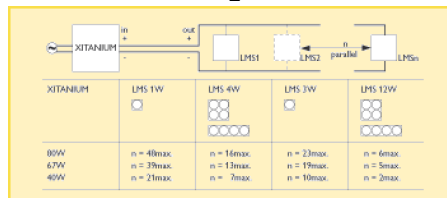

LED Modul Sistemi LED Modul Sistemi

Lojistik bilgi (devamı)