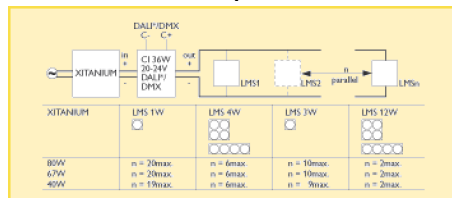

Devre şeması

1